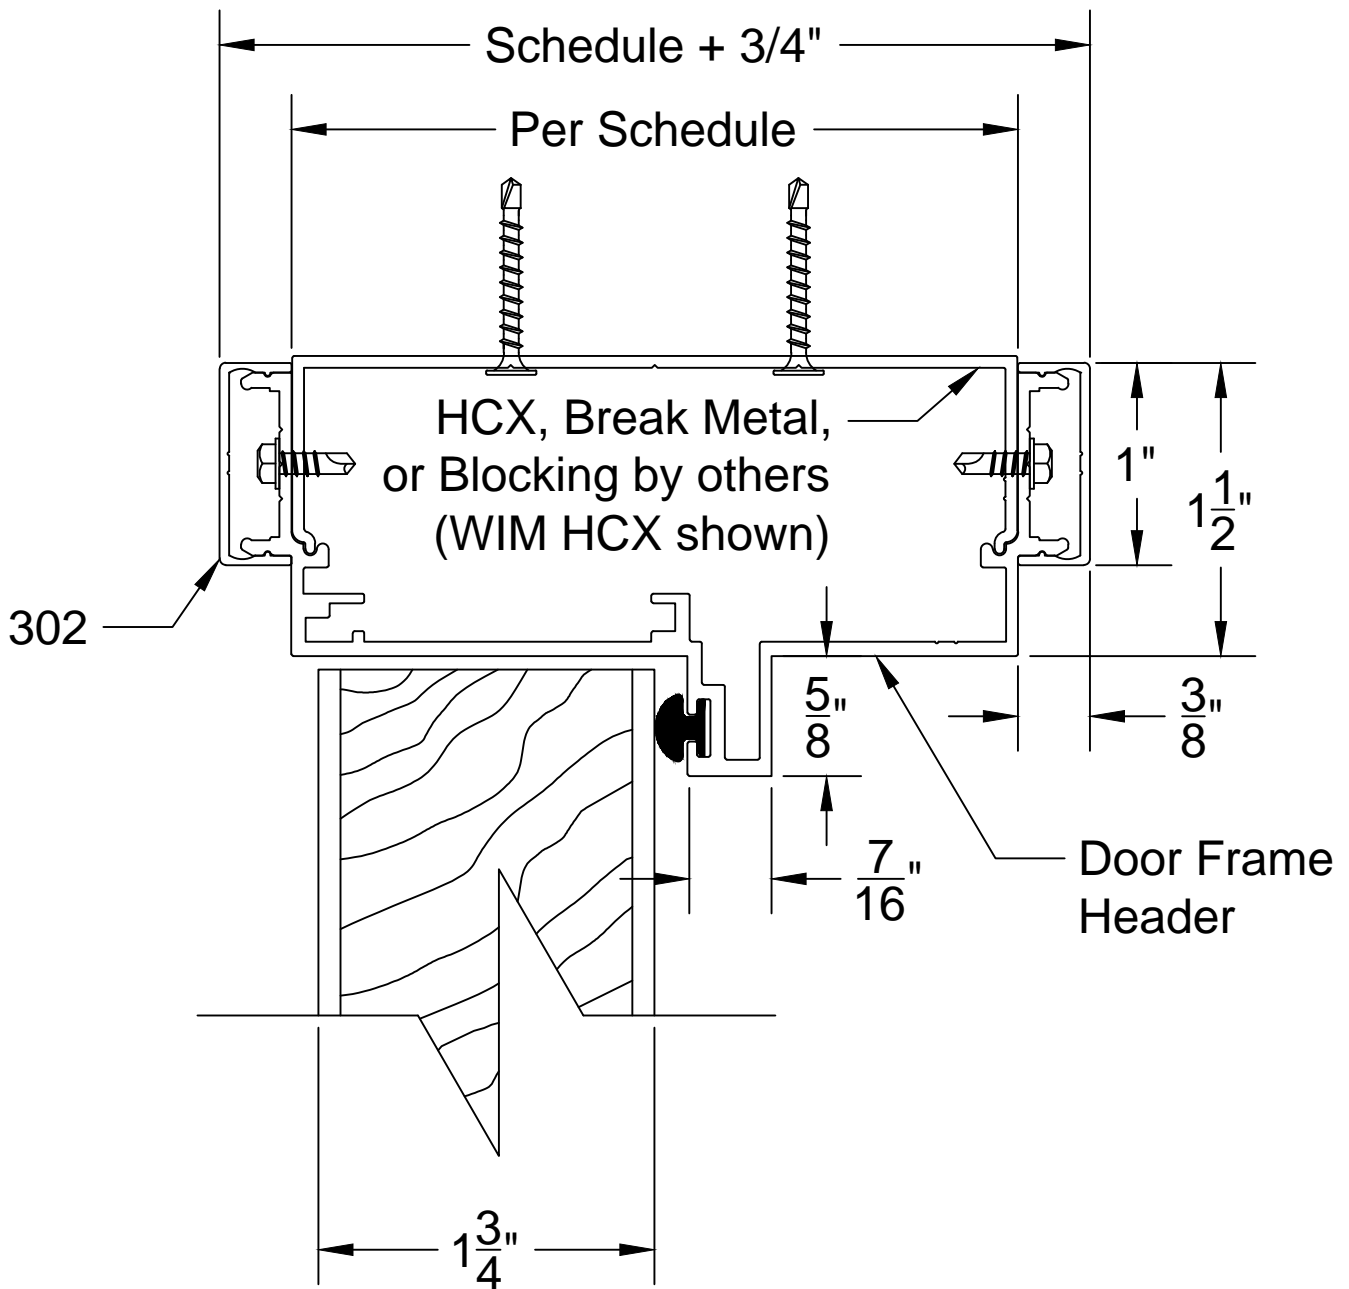

DETAIL 1

300 SERIES DOOR FRAME HEADER TO CEILING W/ 302 ($\frac{3}{8}" \times 1"$) REVEAL TRIM

A				WESTERN INTEGRATED MATERIALS, INC. 3310 E. 59th Street Long Beach, CA 90805 (562) 634-2823 FX: (562) 634-8449 www.aluminumdoorframes.com	SCALE	FILE NO. 300-1-302
B					N/A	DETAIL NO.
LET	REVISION	BY	DATE			1