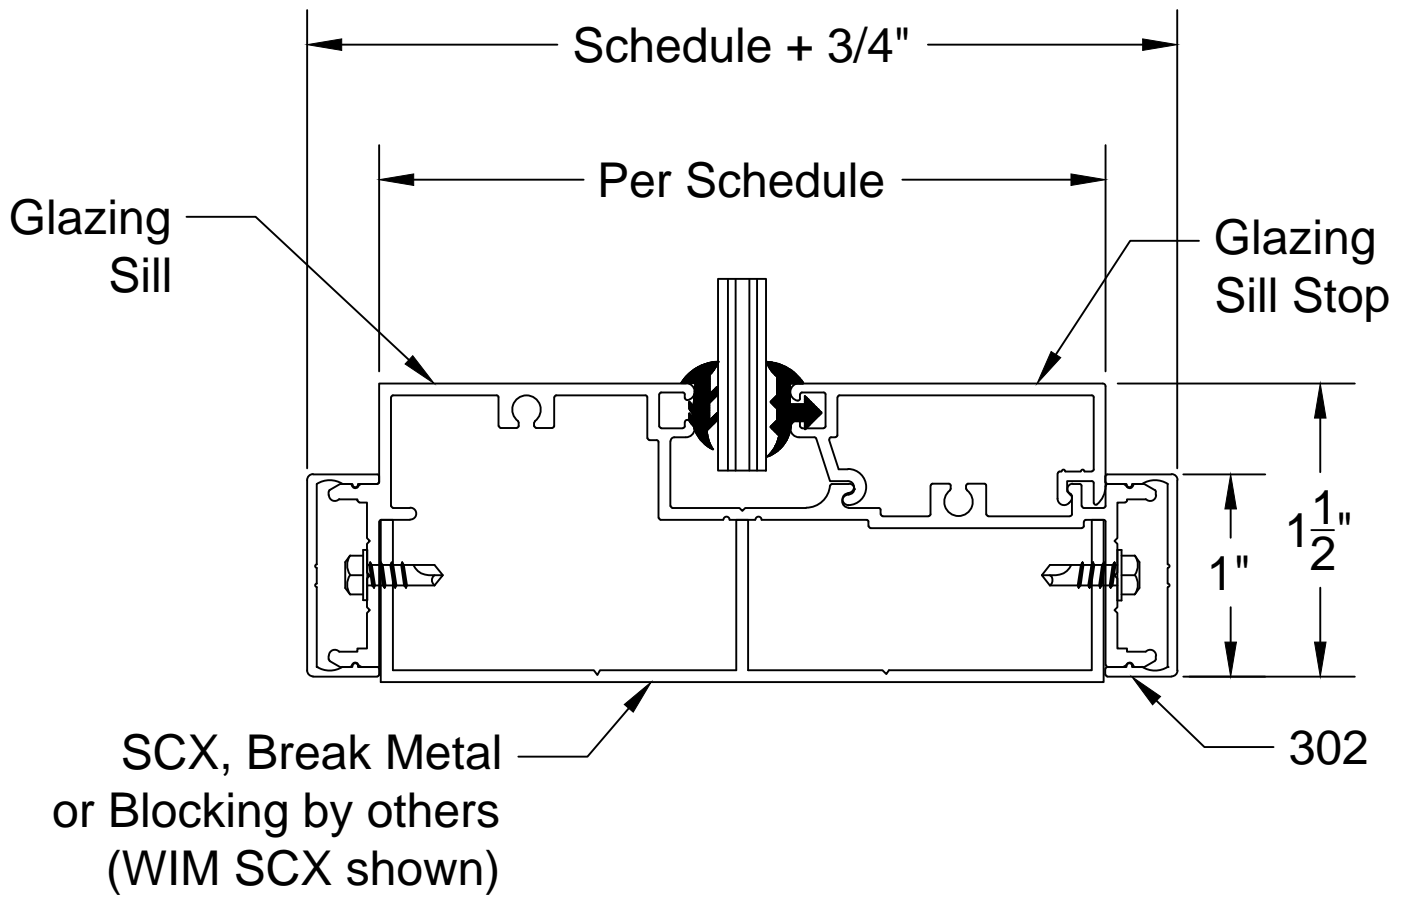

# DETAIL 10

## 300 SERIES GLAZING SILL TO FLOOR W/ 302 (3/8" X 1") REVEAL TRIM

A				<b>WESTERN INTEGRATED MATERIALS, INC.</b> 3310 E. 59th Street Long Beach, CA 90805 (562) 634-2823 FX: (562) 634-8449 <a href="http://www.aluminumdoorframes.com">www.aluminumdoorframes.com</a>	SCALE	FILE NO. 300-10-302
B					N/A	DETAIL NO.
LET	REVISION	BY	DATE			10