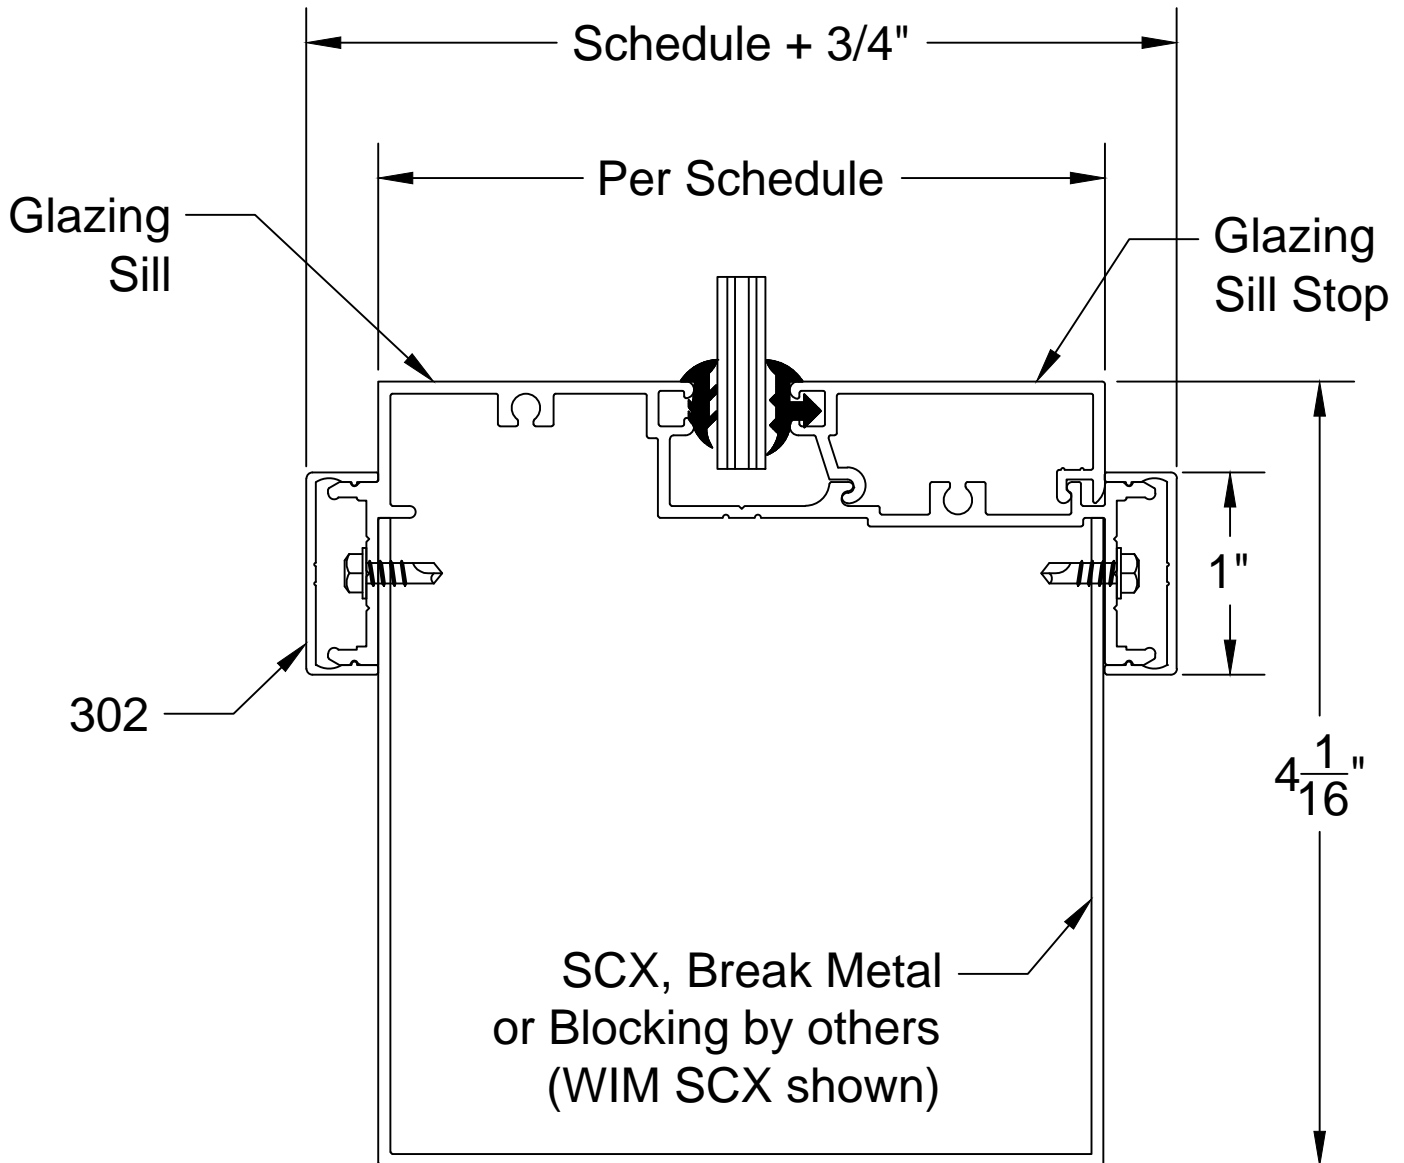

DETAIL 10-4

300 SERIES 4" GLAZING SILL TO FLOOR W/ 302 ($\frac{3}{8}$ " X 1") REVEAL TRIM

A				WESTERN INTEGRATED MATERIALS, INC. 3310 E. 59th Street Long Beach, CA 90805 (562) 634-2823 FX: (562) 634-8449 www.aluminumdoorframes.com	SCALE	FILE NO. 300-10-4-302
B					N/A	DETAIL NO.
LET	REVISION	BY	DATE			10-4