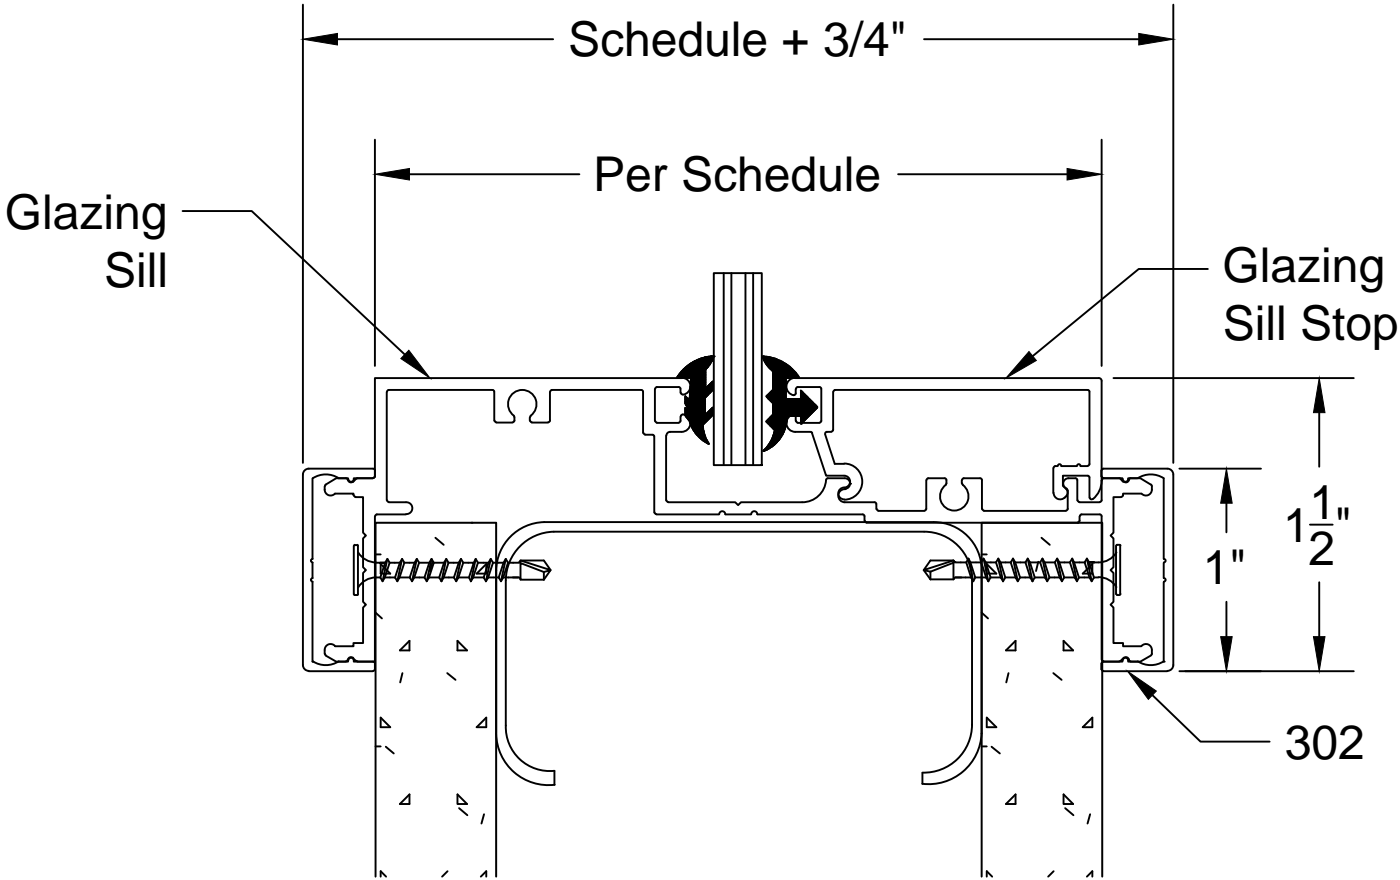

DETAIL 11

300 SERIES GLAZING SILL TO DRYWALL W/ 302 (3/8" X 1") REVEAL TRIM

A				WESTERN INTEGRATED MATERIALS, INC. 3310 E. 59th Street Long Beach, CA 90805 (562) 634-2823 FX: (562) 634-8449 www.aluminumdoorframes.com	SCALE	FILE NO. 300-11-302
B					N/A	DETAIL NO.
						11
LET	REVISION	BY	DATE			