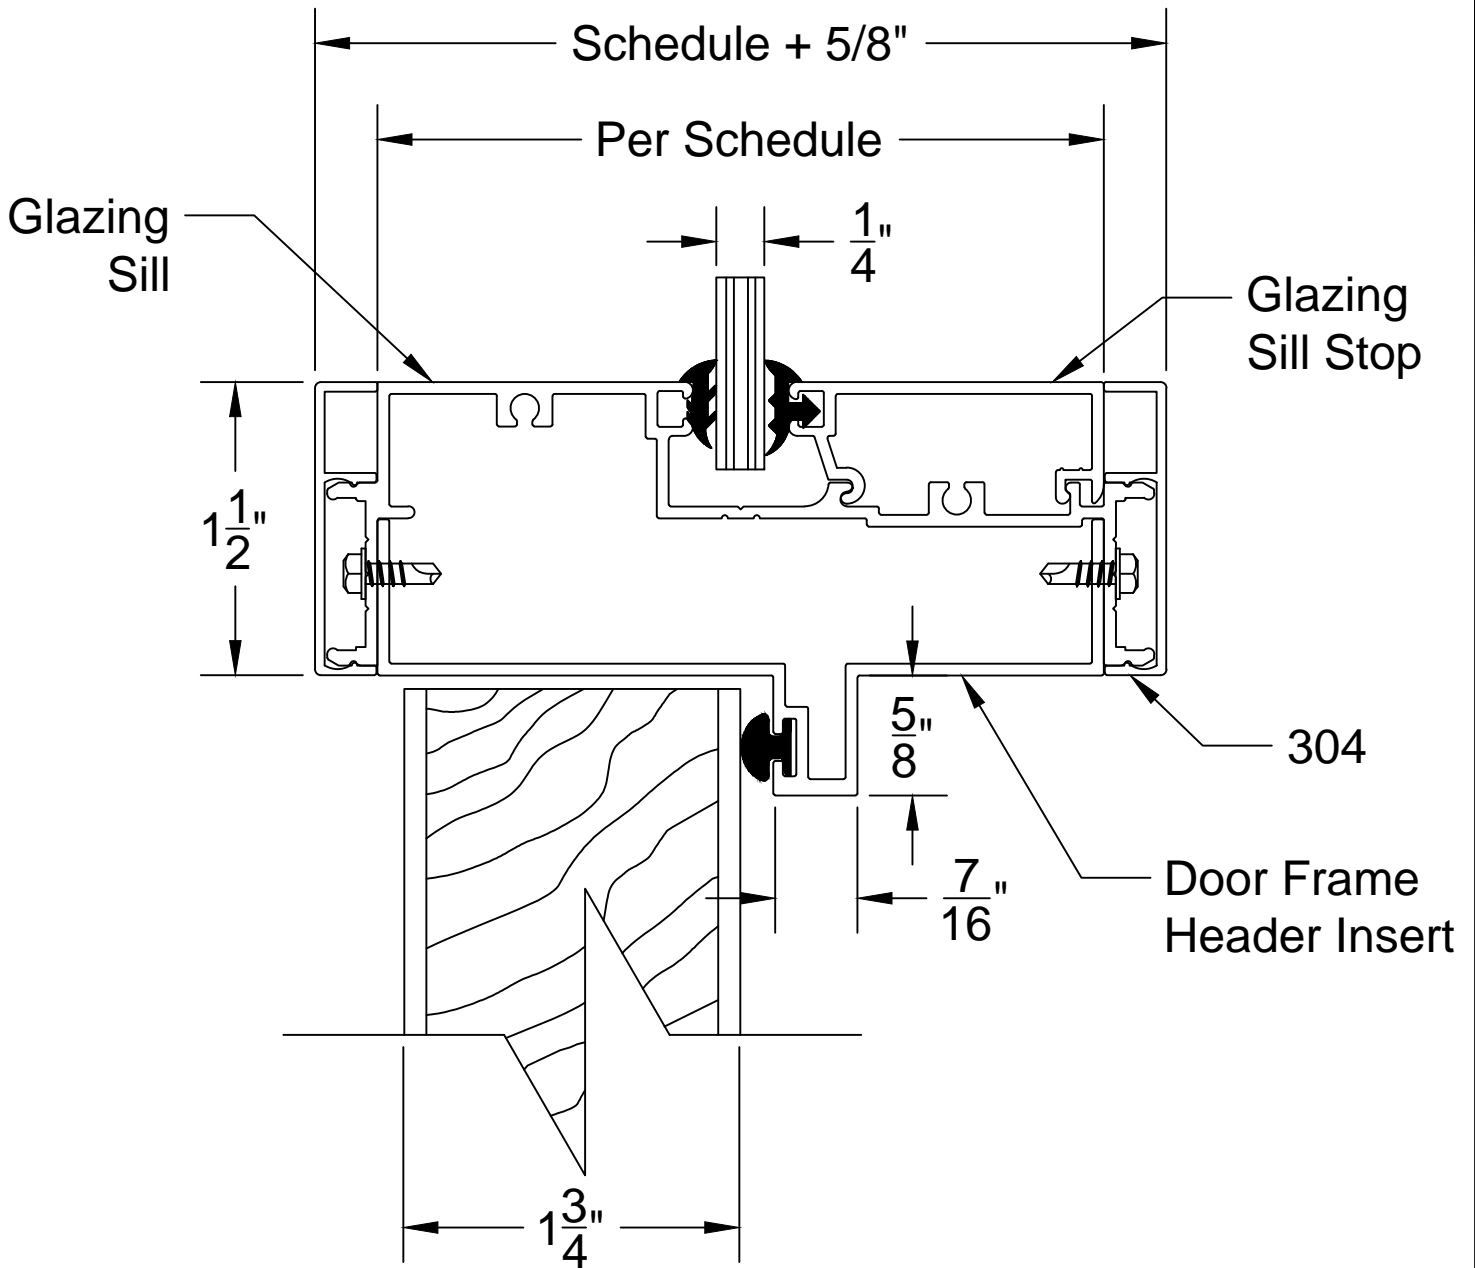

# DETAIL 12A

## 300 SERIES DOOR FRAME TRANSOM BAR HEADER W/ 304 ( $\frac{7}{16}$ " X $1\frac{1}{2}$ ") FLUSH TRIM

A				<b>WESTERN INTEGRATED MATERIALS, INC.</b> 3310 E. 59th Street Long Beach, CA 90805 (562) 634-2823 FX: (562) 634-8449 www.aluminumdoorframes.com	SCALE	FILE NO. 300-12-304
B					N/A	DETAIL NO.
LET	REVISION	BY	DATE			12A