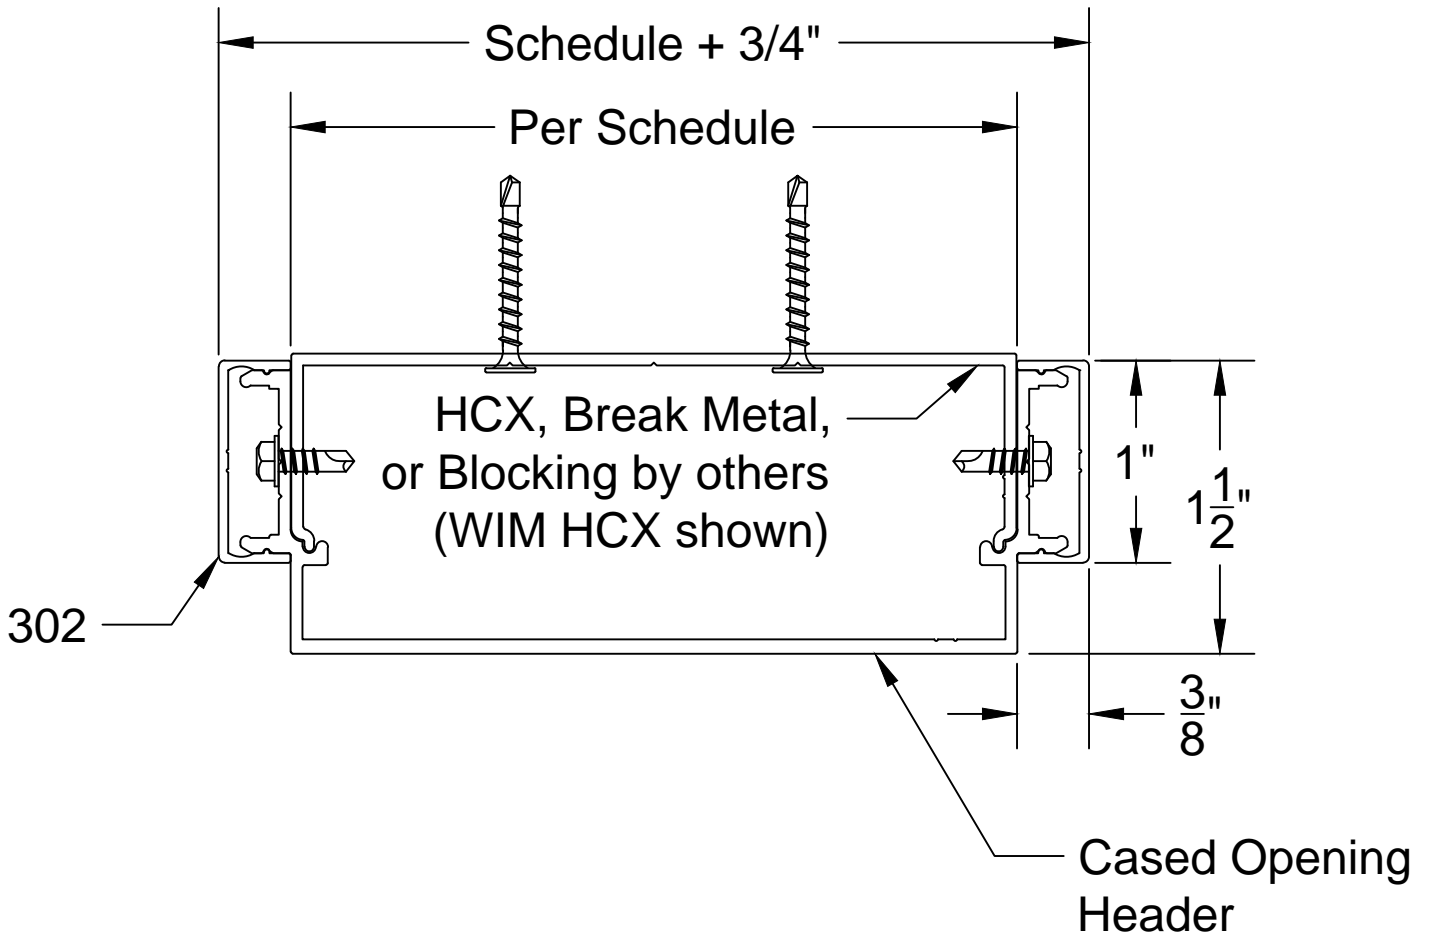

DETAIL 18

300 SERIES CASSED OPENING HEADER TO CEILING W/ 302 (3/8" X 1") REVEAL TRIM

A				WESTERN INTEGRATED MATERIALS, INC. 3310 E. 59th Street Long Beach, CA 90805 (562) 634-2823 FX: (562) 634-8449 www.aluminumdoorframes.com	SCALE	FILE NO. 300-18-302
B					N/A	DETAIL NO.
LET	REVISION	BY	DATE			18