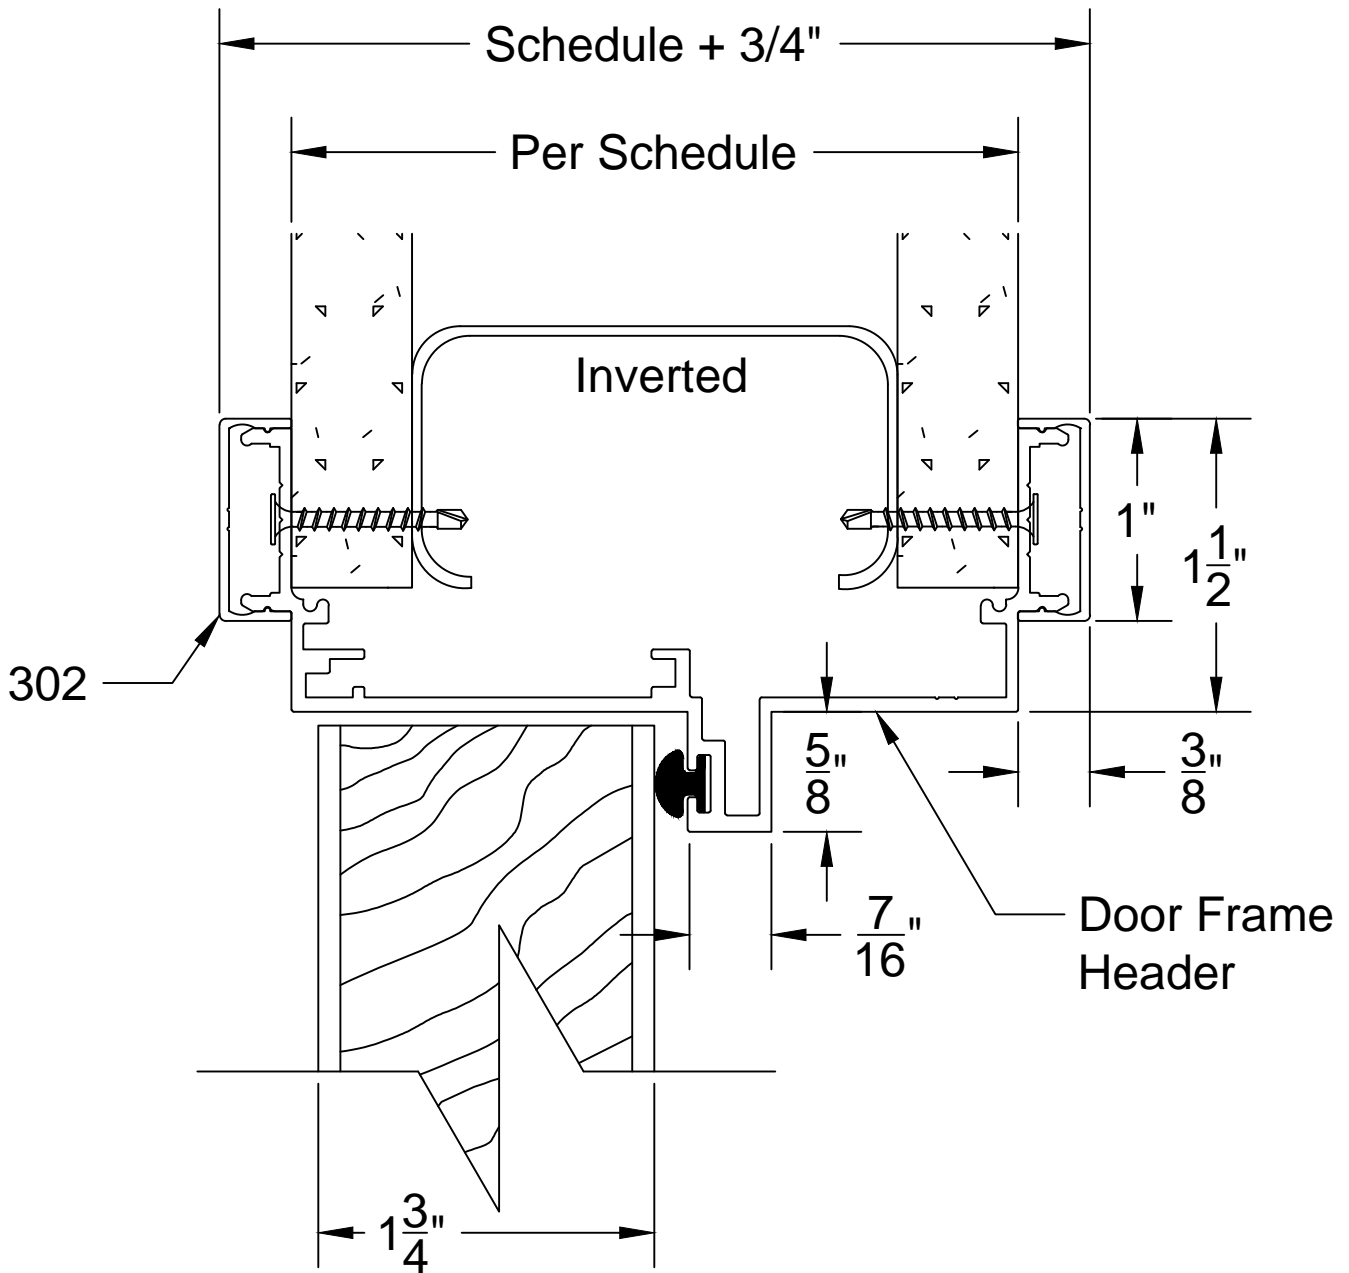

DETAIL 20

300 SERIES DOOR FRAME HEADER ATTACHED TO GLAZING SIDELIGHT W/ 302 ($\frac{3}{8}$ " X 1") REVEAL TRIM

| | | | | | | |
|-----|----------|----|------|---|-------|---------------------|
| A | | | | WESTERN INTEGRATED MATERIALS, INC. 3310 E. 59th Street Long Beach, CA 90805 (562) 634-2823 FX: (562) 634-8449 www.aluminumdoorframes.com | SCALE | FILE NO. 300-20-302 |
| B | | | | | N/A | DETAIL NO. |
| LET | REVISION | BY | DATE | | | 20 |