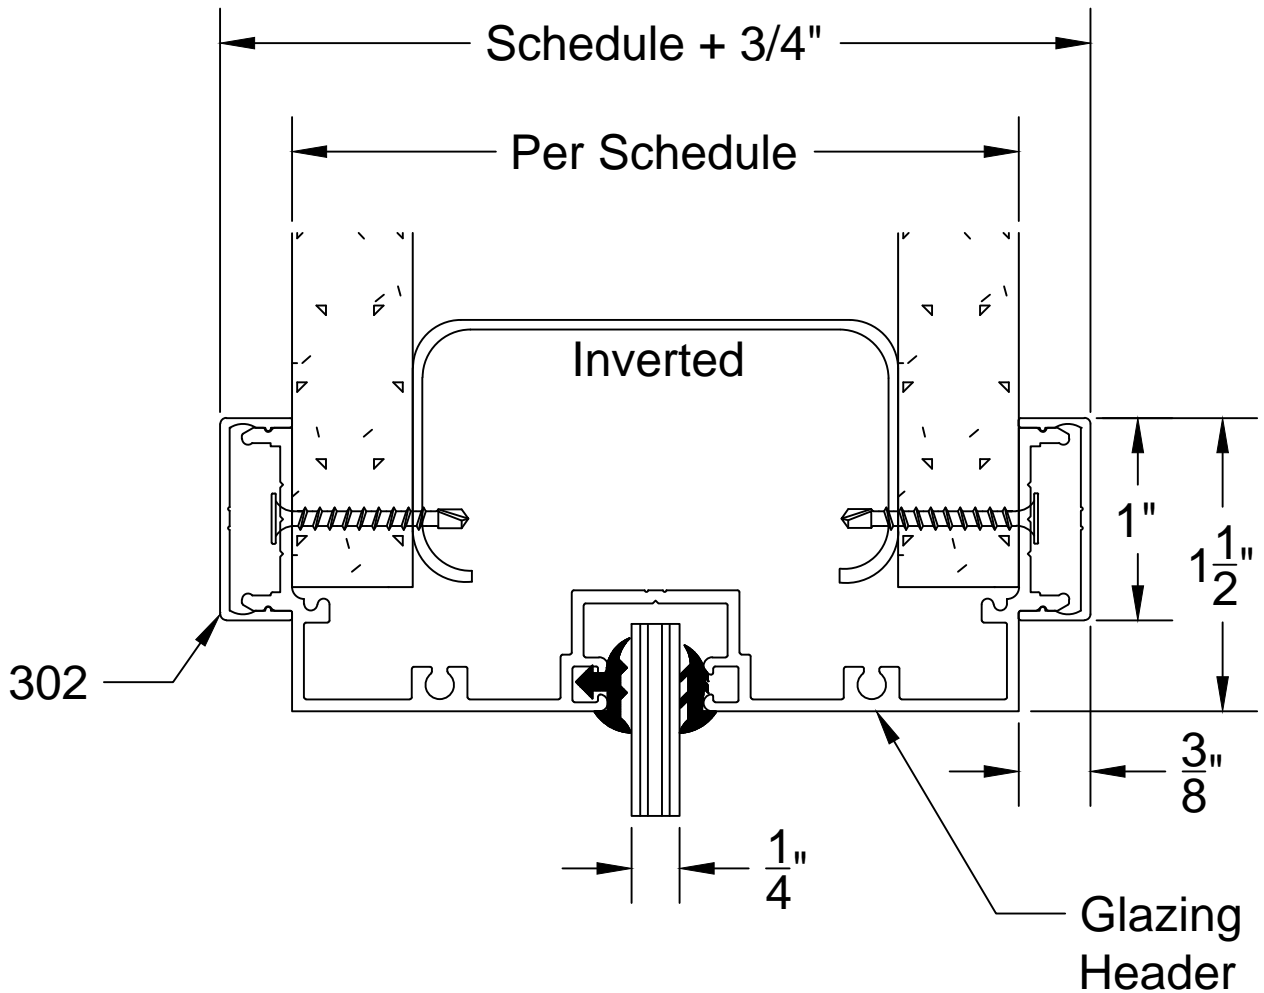

DETAIL 6

300 SERIES GLAZING HEADER TO DRYWALL W/ 302 ($\frac{3}{8}$ " X 1") REVEAL TRIM

A				WESTERN INTEGRATED MATERIALS, INC. 3310 E. 59th Street Long Beach, CA 90805 (562) 634-2823 FX: (562) 634-8449 www.aluminumdoorframes.com	SCALE	FILE NO. 300-6-302
B					N/A	DETAIL NO.
LET	REVISION	BY	DATE			6