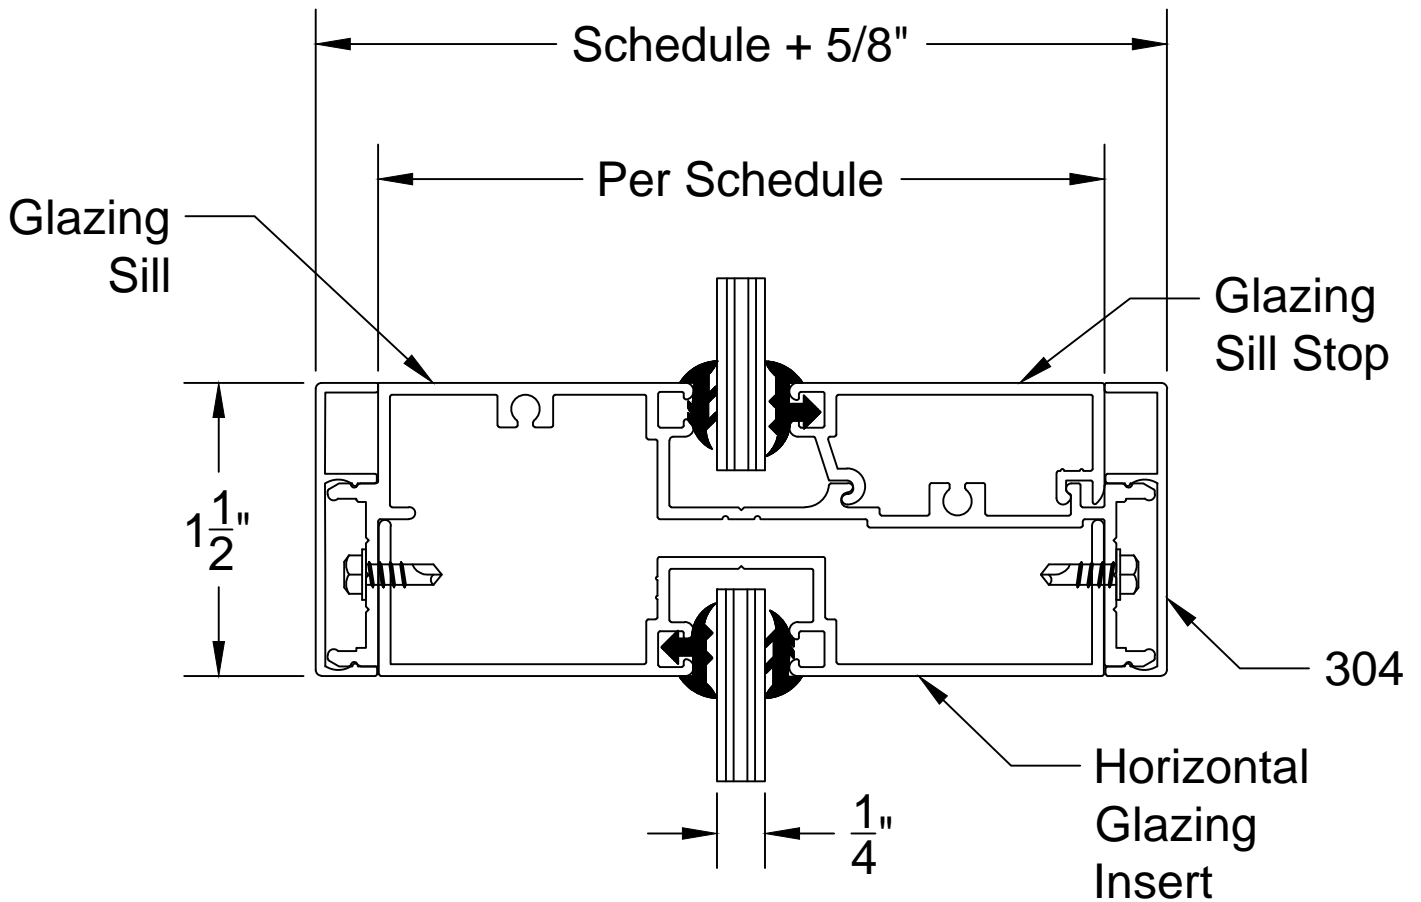

DETAIL 9A

300 SERIES GLAZING INTERMEDIATE MUNTIN W/ 304 (5/16" X 1-1/2") FLUSH TRIM

A				WESTERN INTEGRATED MATERIALS, INC. 3310 E. 59th Street Long Beach, CA 90805 (562) 634-2823 FX: (562) 634-8449 www.aluminumdoorframes.com	SCALE	FILE NO. 300-9-304
B					N/A	DETAIL NO.
LET	REVISION	BY	DATE			9A